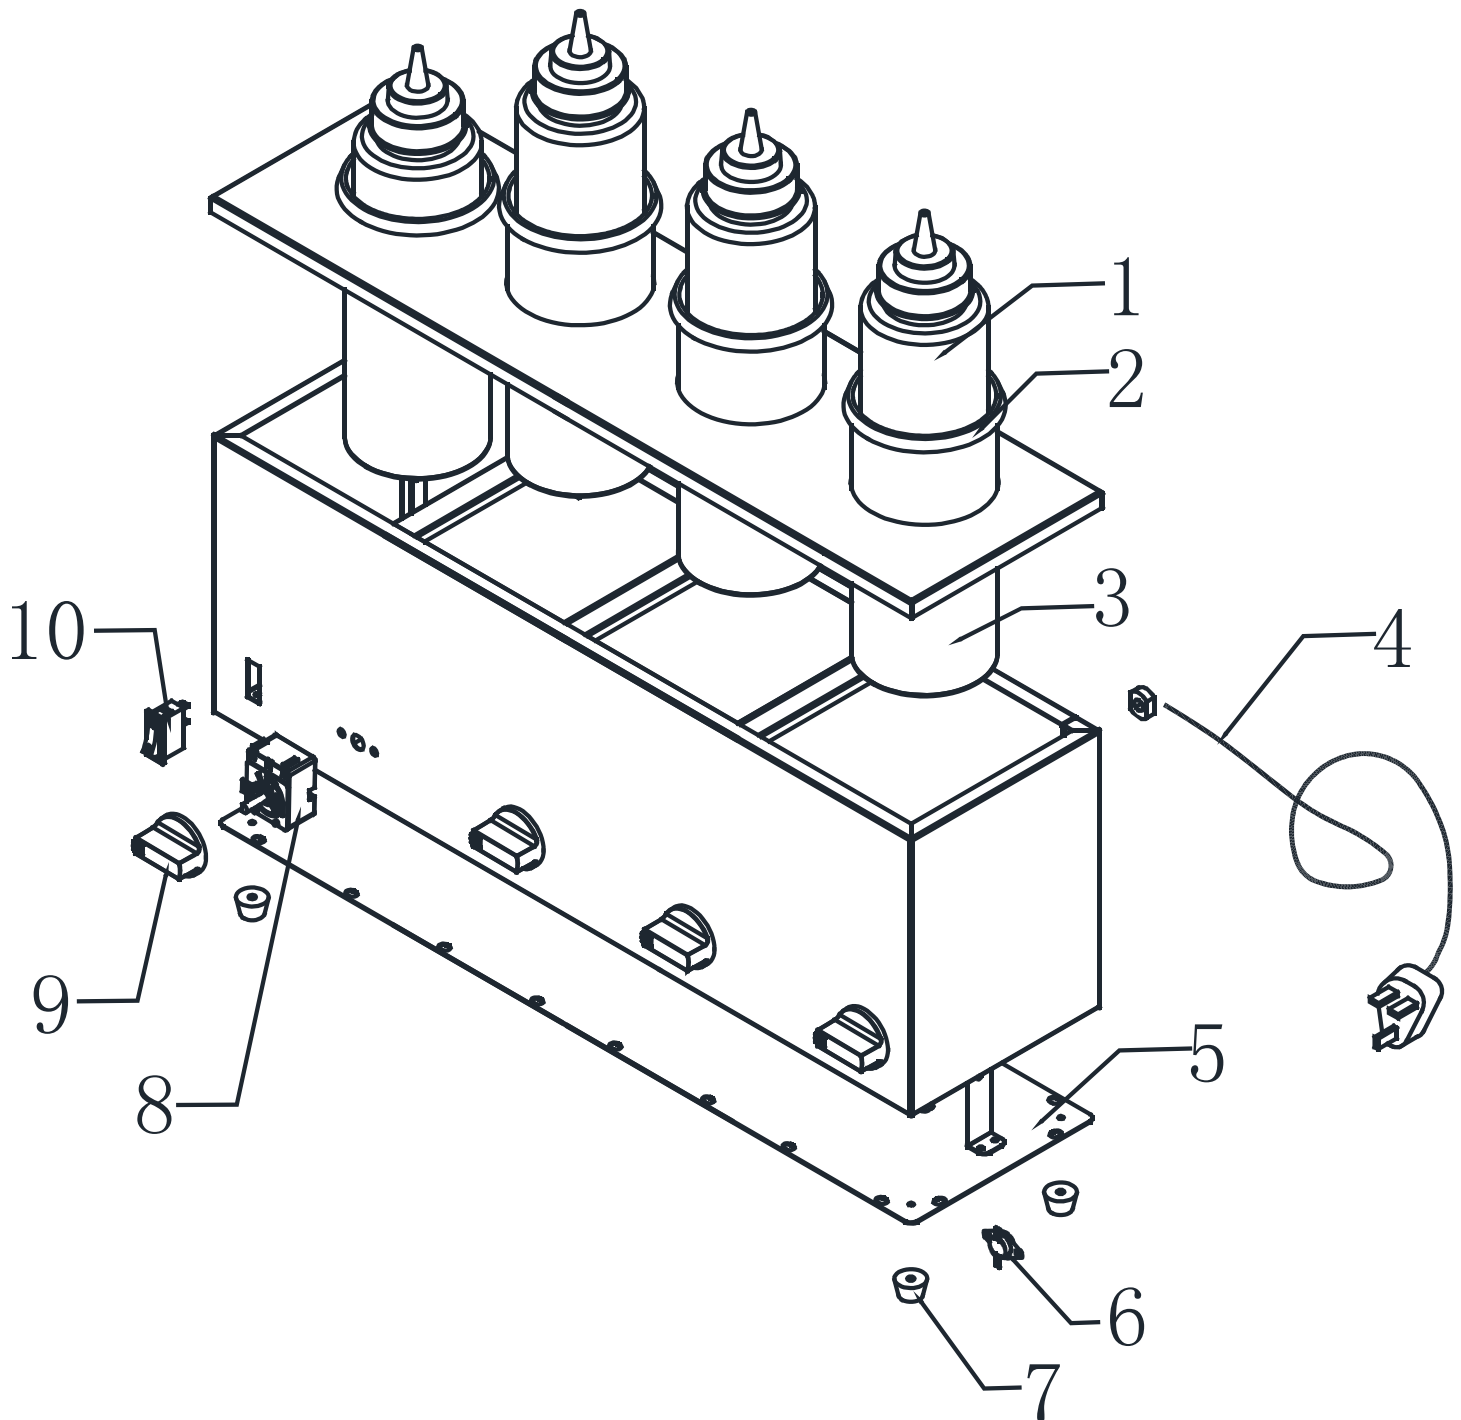

Parts Breakdown

Model FW-CN-1604 44180

Parts Breakdown

Model FW-CN-1604 44180

Item No.	Description	Position	Item No.	Description	Position	Item No.	Description	Position
65019	32oz Clear Bottle with 1 Spout Dishwasher Safe Recycle 5 for 44180	1	65003	Base for 44180	5	64999	Dial for 44180	9
64992	Pot for 44180	2	64996	Thermal Cut Out for 44180	6	65000	Switch for 44180	10
64993	Element for 44180	3	64997	Feet for 44180	7			
64994	Plug and Lead for 44180	4	64998	Thermostat for 44180	8			